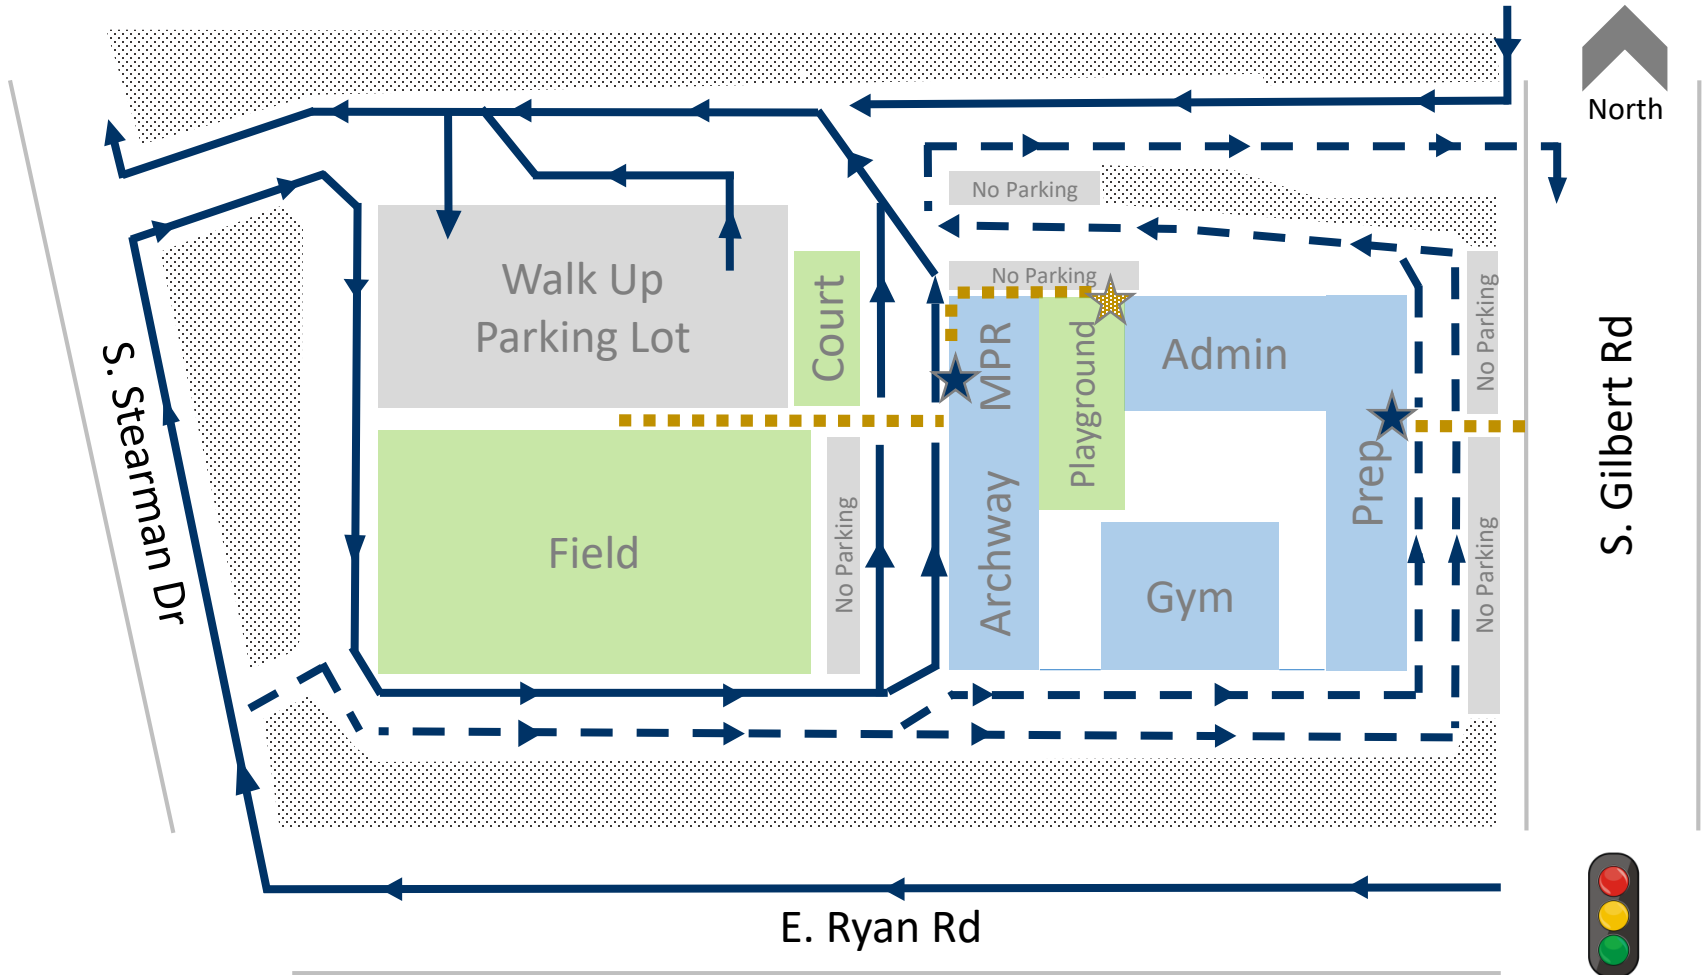

# Great Hearts | Lincoln – Traffic Flow Map

2250 S. Gilbert Road, Chandler, AZ 85286

- Drop-off /pick-up locations
- Archway walk-up pick-up location
- Prep traffic pattern
- Walk-up

- Prep drop-off 7:25 – 7:43 am
- Archway drop-off 7:45 – 8:05 am
- Prep pick-up 3:05 – 3:40 pm
- Archway pick-up 3:10 – 3:40 pm
- Wednesdays all grades dismiss at 12:30 pm
- Half-day Kinder dismisses MTThF at 12:00 pm

- All car line traffic must enter campus from S. Stearman Dr.
- All walk-up traffic must enter from Gilbert Rd.
- Archway only students may load/unload on the Archway side .
- Prep students w/ Archway siblings load/unload on the Prep side.
- Right turns only when exiting campus.