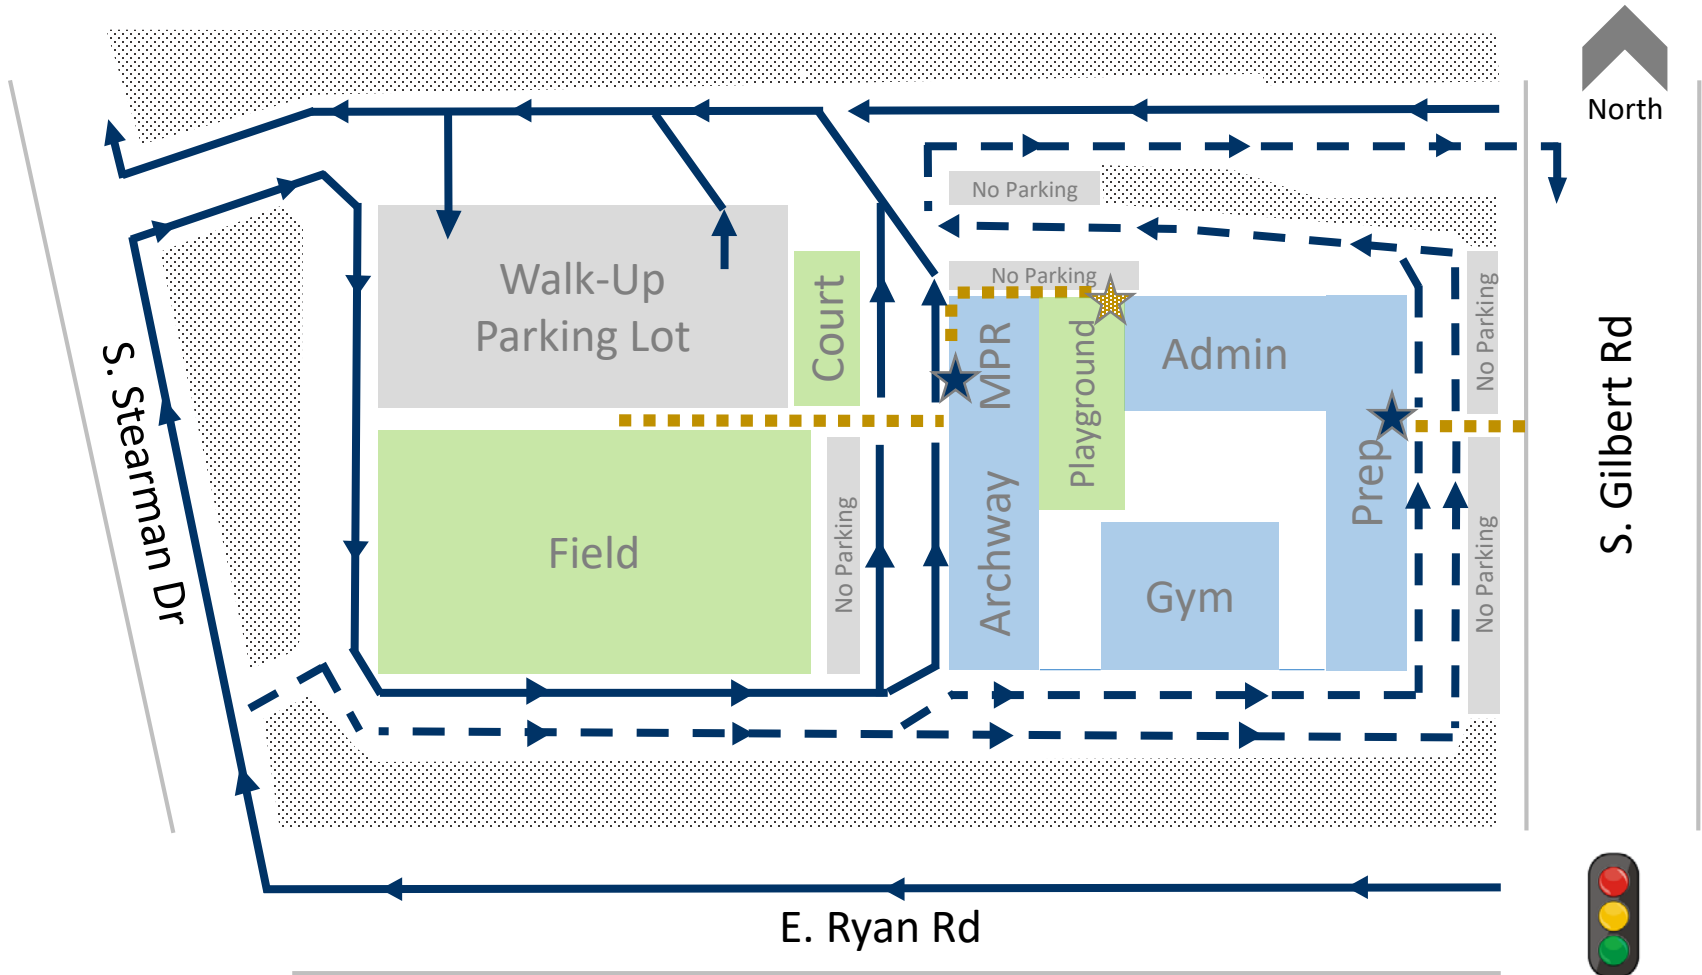

# Great Hearts | Lincoln – Traffic Flow Map

2250 S. Gilbert Road, Chandler, AZ 85286

- Drop-off /pick-up locations
- Archway walk-up pick-up location
- Prep traffic pattern
- Walk-up

- Prep drop-off 7:25 – 7:43 am 7:45
- Archway drop-off 7:45 – 8:05 am
- Prep pick-up 3:05 – 3:40 pm
- Archway pick-up 3:10 – 3:40 pm
- Wednesdays all grades dismiss at 12:30 pm
- Half-day Kinder dismisses MTThF at 12:00 pm

- All Carline traffic must enter campus from S. Stearman Dr.
- All Walk-up traffic must enter from Gilbert Rd.
- Archway students only may load/unload on the Archway side .
- Prep students w/ Archway siblings load/unload on the Prep side.
- Right turns only when exiting campus.